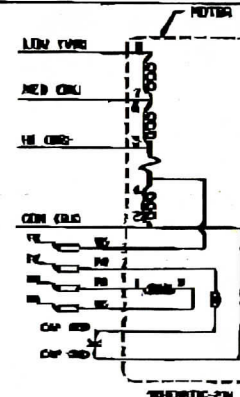

NAMEPLATE

BCB SALES & SERVICE

PH : 03 9546 3833

FAX : 03 9546 3356

J. VA.
IN. Co.USA

THERMALLY PROTECTED
DF2J4701K SER. XXXXXXXX

240V 50Hz 140 A 185 W 1300/1200/1100 RPM
CAP. 5 MFD 480 VAC

REV.