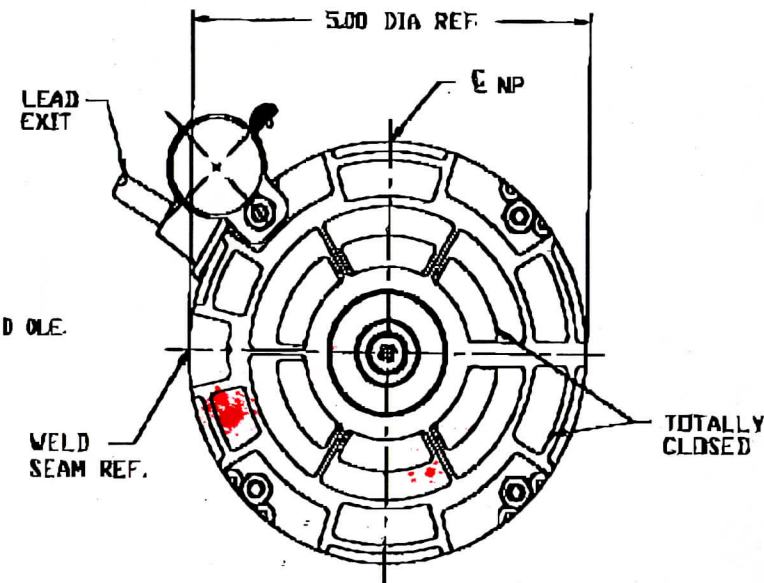

SAMPLE MOTOR
K-0945

ISSUE
B

FOR APPROVAL

DF2J4701K

PRELOAD O.I.E

ROTATION

CCWLE	PLUG IN PURPLE LEAD TO ORANGE LEAD
CWLE	PLUG IN ORANGE LEAD TO ORANGE LEAD

CUSTOMER : SEP MARKETING