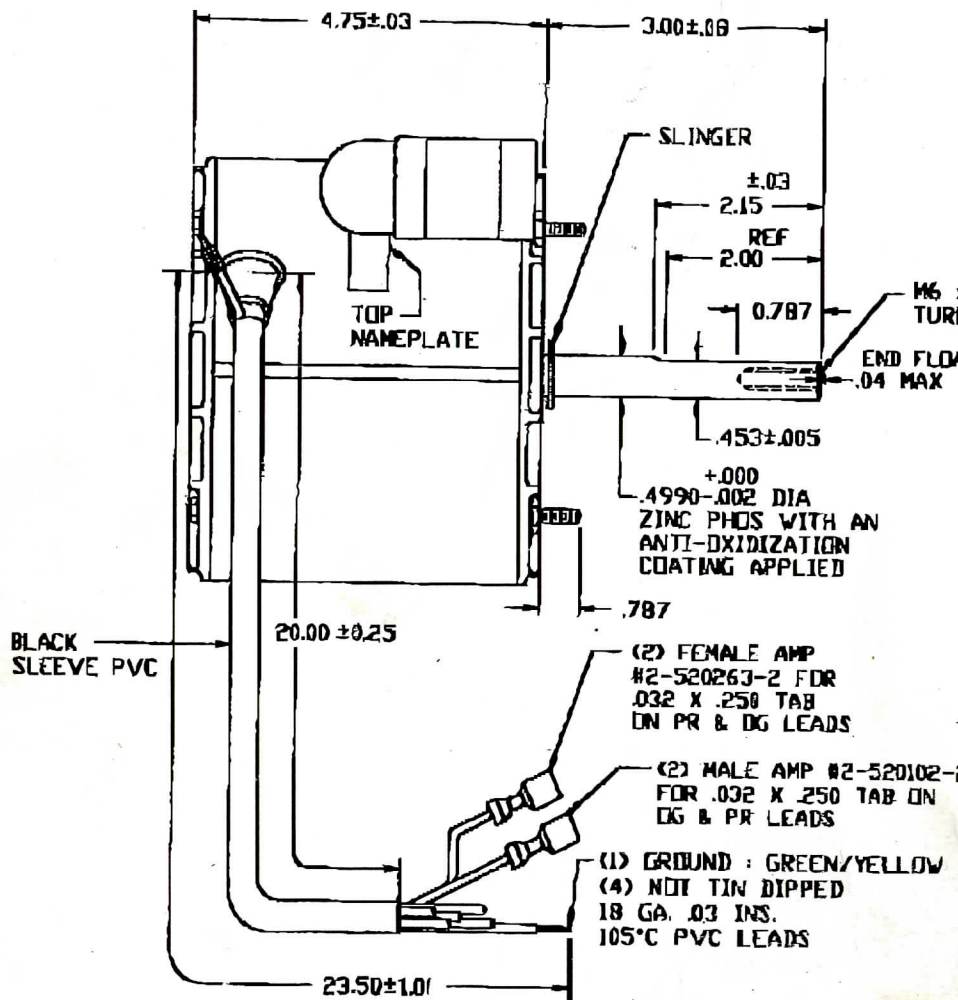

SAMPLE MOTOR
K-0945

ISSUE
B

FOR APPROVAL

DF2J4701K

PRELOAD O.I.E

ROTATION

CCWLE	PLUG IN PURPLE LEAD TO ORANGE LEAD
CWLE	PLUG IN ORANGE LEAD TO ORANGE LEAD

CUSTOMER : SEP MARKETING