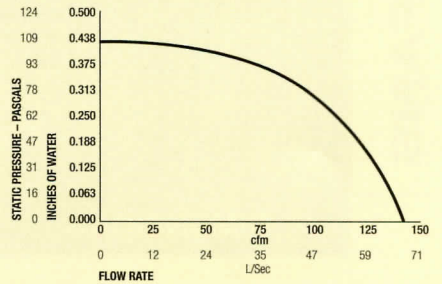

SPECIFICATIONS

FLOW CURVE

EB80

EB140

EB160

EB220

EB400

DOUBLE BLOWER