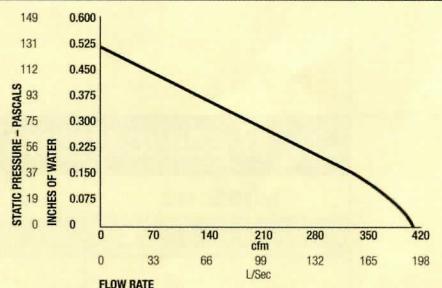

SPECIFICATIONS

FLOW CURVE

EB80

EB140

EB160

EB220

EB400

DOUBLE BLOWER