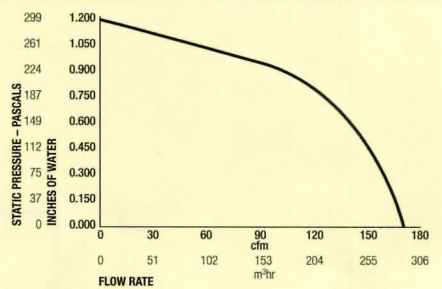

SPECIFICATIONS

FLOW CURVE

EB80

EB140

EB160

EB220

EB400

DOUBLE BLOWER