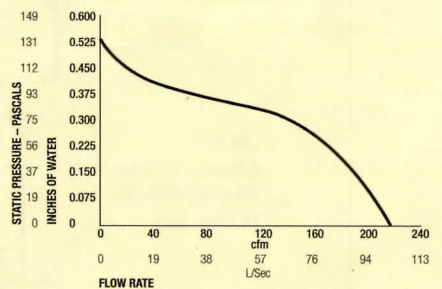

SPECIFICATIONS

FLOW CURVE

EB80

EB140

EB160

EB220

EB400

DOUBLE BLOWER