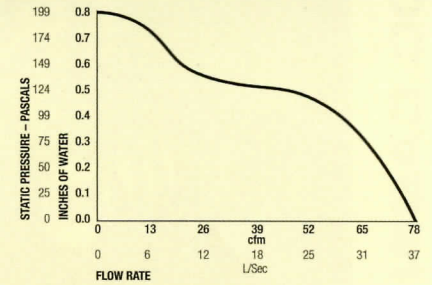

SPECIFICATIONS

FLOW CURVE

EB80

EB140

EB160

EB220

EB400

DOUBLE BLOWER