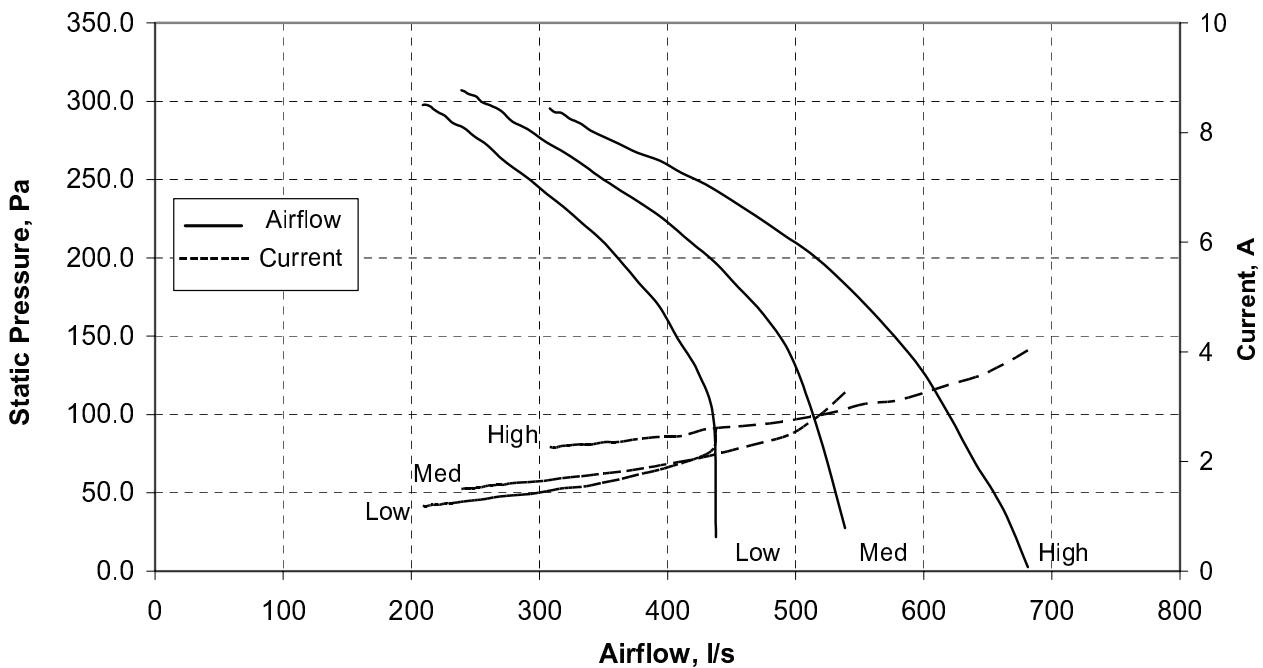

9x7 tight blower with 315W motor

Part Number	A	B	C	D	E
FB 9x7T-315-27	318	329	265	284	234

Motor					
Rated Output 315W	Supply 240V/50Hz	Rated RPM 1350	Rated Current 2.5 amps	Capacitor 4uF/440V	Insulation Class B 130
Enclosure IP20	Thermal Protection Auto Reset Overload		Duty AOM		

Wheels	
Glass Filled Nylon or Glass Filled Polypropylene with plated mild steel hub	

Dimensions

Product Data

Performance