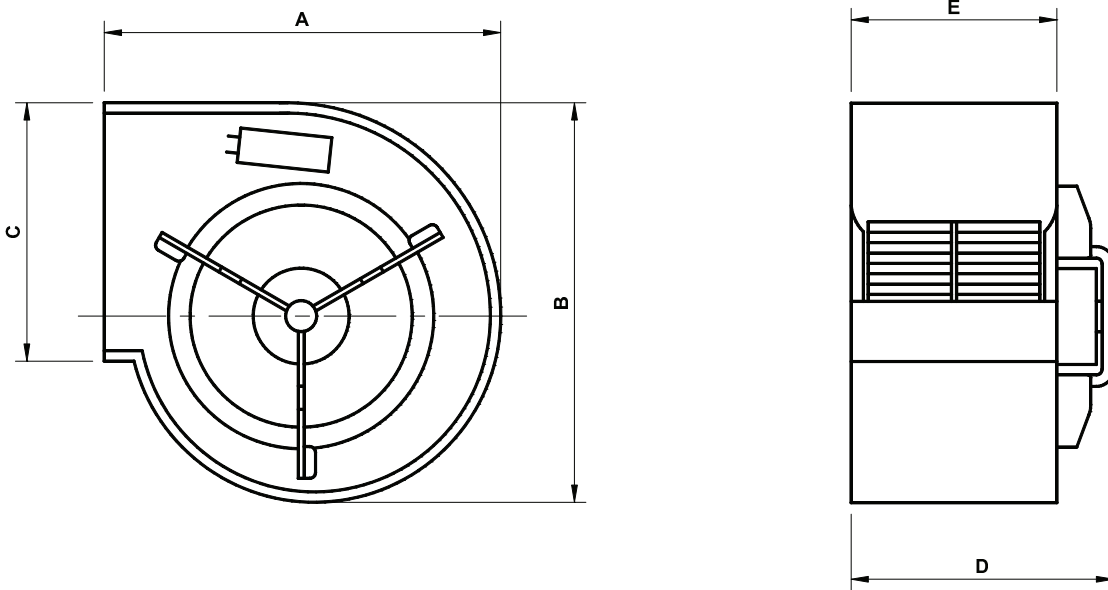

9x7 tight blower with 315W motor

Part Number	A	B	C	D	E
FB 9x7T-315-27	318	329	265	284	234

Motor					
Rated Output 315W	Supply 240V/50Hz	Rated RPM 1350	Rated Current 2.5 amps	Capacitor 4uF/440V	Insulation Class B 130
Enclosure IP20	Thermal Protection Auto Reset Overload		Duty AOM		

Wheels	
Glass Filled Nylon or Glass Filled Polypropylene with plated mild steel hub	

Dimensions

Product Data

Performance